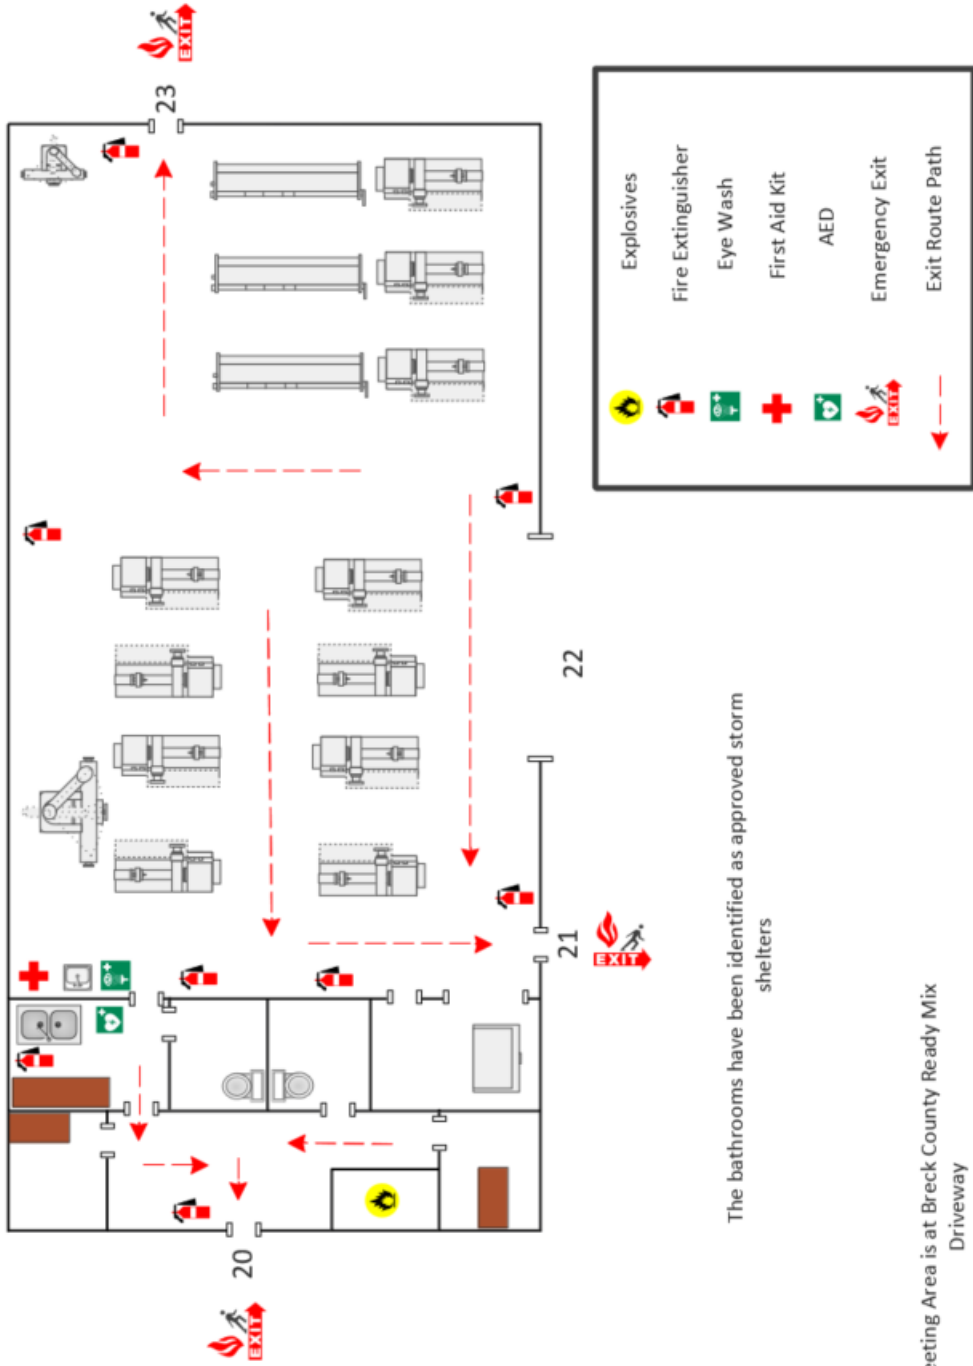

KGM Building
378 Industrial Park Lane

The bathrooms have been identified as approved storm shelters

Fire Meeting Area is at Breck County Ready Mix
Driveway